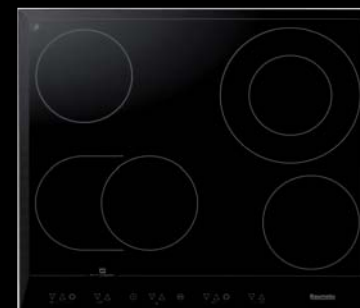

PECM1SS

Machine à Espresso
Commandes électroniques

Pression Café : 15bar
Pression Vapeur : 2,5 bars
Capacité : 1,8 L
3 niveaux de dosage
Robinet vapeur
Tiroir pour tasses

PYTHAGORA

Baumatic

Control panel details including:

- Red digital display showing '8' with up/down arrow icons.
- Red digital display showing '8' with up/down arrow icons.
- Red digital display showing '8' with up/down arrow icons.
- White touch icons: a circle with a vertical line, a circle with a horizontal line, a circle with a diagonal line, and a circle with a square.
- White touch icons: a circle with a vertical line, a circle with a horizontal line, and a circle with a diagonal line.
- White touch icons: a circle with a vertical line, a circle with a horizontal line, and a circle with a diagonal line.