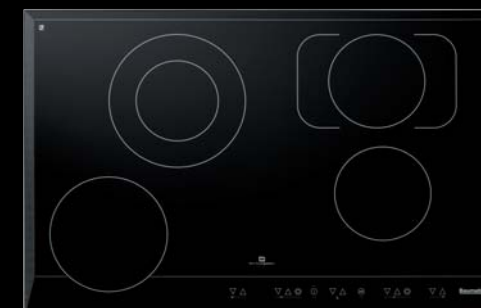

PECM1SS

Machine à Espresso
Commandes électroniques

Pression Café : 15bar
Pression Vapeur : 2,5 bars
Capacité : 1,8 L
3 niveaux de dosage
Robinet vapeur
Tiroir pour tasses

PYTHAGORA

Baumatic

Control panel details including:

- Red digital display showing '8' with up/down arrow icons.
- Red digital display showing '8' with up/down arrow icons.
- Red digital display showing '8' with up/down arrow icons.
- White touch icons: a circle with a vertical line, a circle with a horizontal line, a circle with a diagonal line, and a circle with a square.
- White touch icons: a circle with a vertical line, a circle with a horizontal line, and a circle with a diagonal line.
- White touch icons: a circle with a vertical line, a circle with a horizontal line, and a circle with a diagonal line.