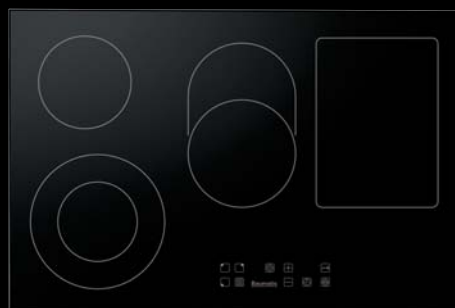

PECM1SS

Machine à Espresso
Commandes électroniques

Pression Café : 15bar
Pression Vapeur : 2,5 bars
Capacité : 1,8 L
3 niveaux de dosage
Robinet vapeur
Tiroir pour tasses

PYTHAGORA

Baumatic

Control panel details including:

- Red digital display showing '8' with up/down arrow icons.
- Red digital display showing '8' with up/down arrow icons.
- Red digital display showing '8' with up/down arrow icons.
- White touch icons: a circle with a vertical line, a circle with a horizontal line, a circle with a diagonal line, and a circle with a square.
- White touch icons: a circle with a vertical line, a circle with a horizontal line, and a circle with a diagonal line.
- White touch icons: a circle with a vertical line, a circle with a horizontal line, and a circle with a diagonal line.