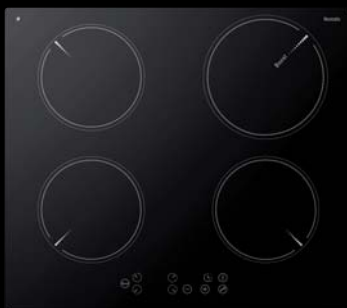

PECM1SS

Machine à Espresso
Commandes électroniques

Pression Café : 15bar
Pression Vapeur : 2,5 bars
Capacité : 1,8 L
3 niveaux de dosage
Robinet vapeur
Tiroir pour tasses

PYTHAGORA

Baumatic

Control panel details including:

- Red digital display showing '8' with up/down arrow icons.
- Red digital display showing '8' with up/down arrow icons.
- Red digital display showing '8' with up/down arrow icons.
- White touch icons: a circle with a vertical line, a circle with a horizontal line, a circle with a diagonal line, and a circle with a square.
- White touch icons: a circle with a vertical line, a circle with a horizontal line, and a circle with a diagonal line.
- White touch icons: a circle with a vertical line, a circle with a horizontal line, and a circle with a diagonal line.